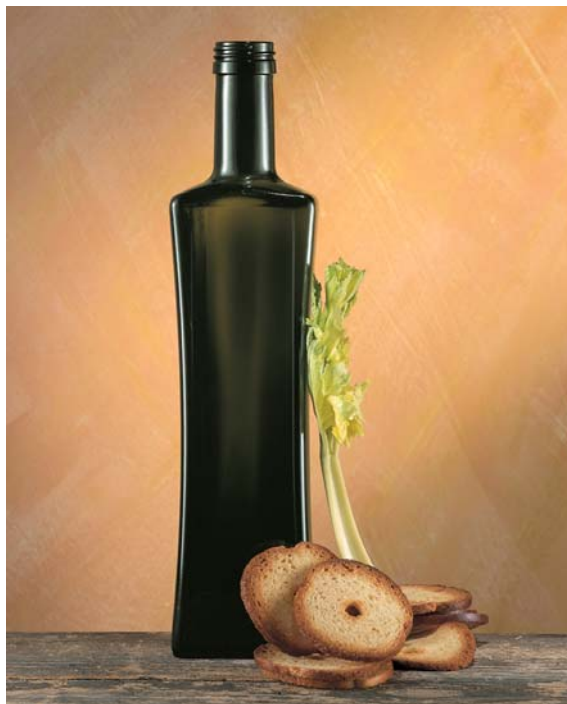

## GIOIA

Two concave lines work to give harmony to the rectangular body terminating in a short but proportionate neck. "Made in Italy" in Verdetrusco glass.

500	500	1280	960	VE	28	72	290